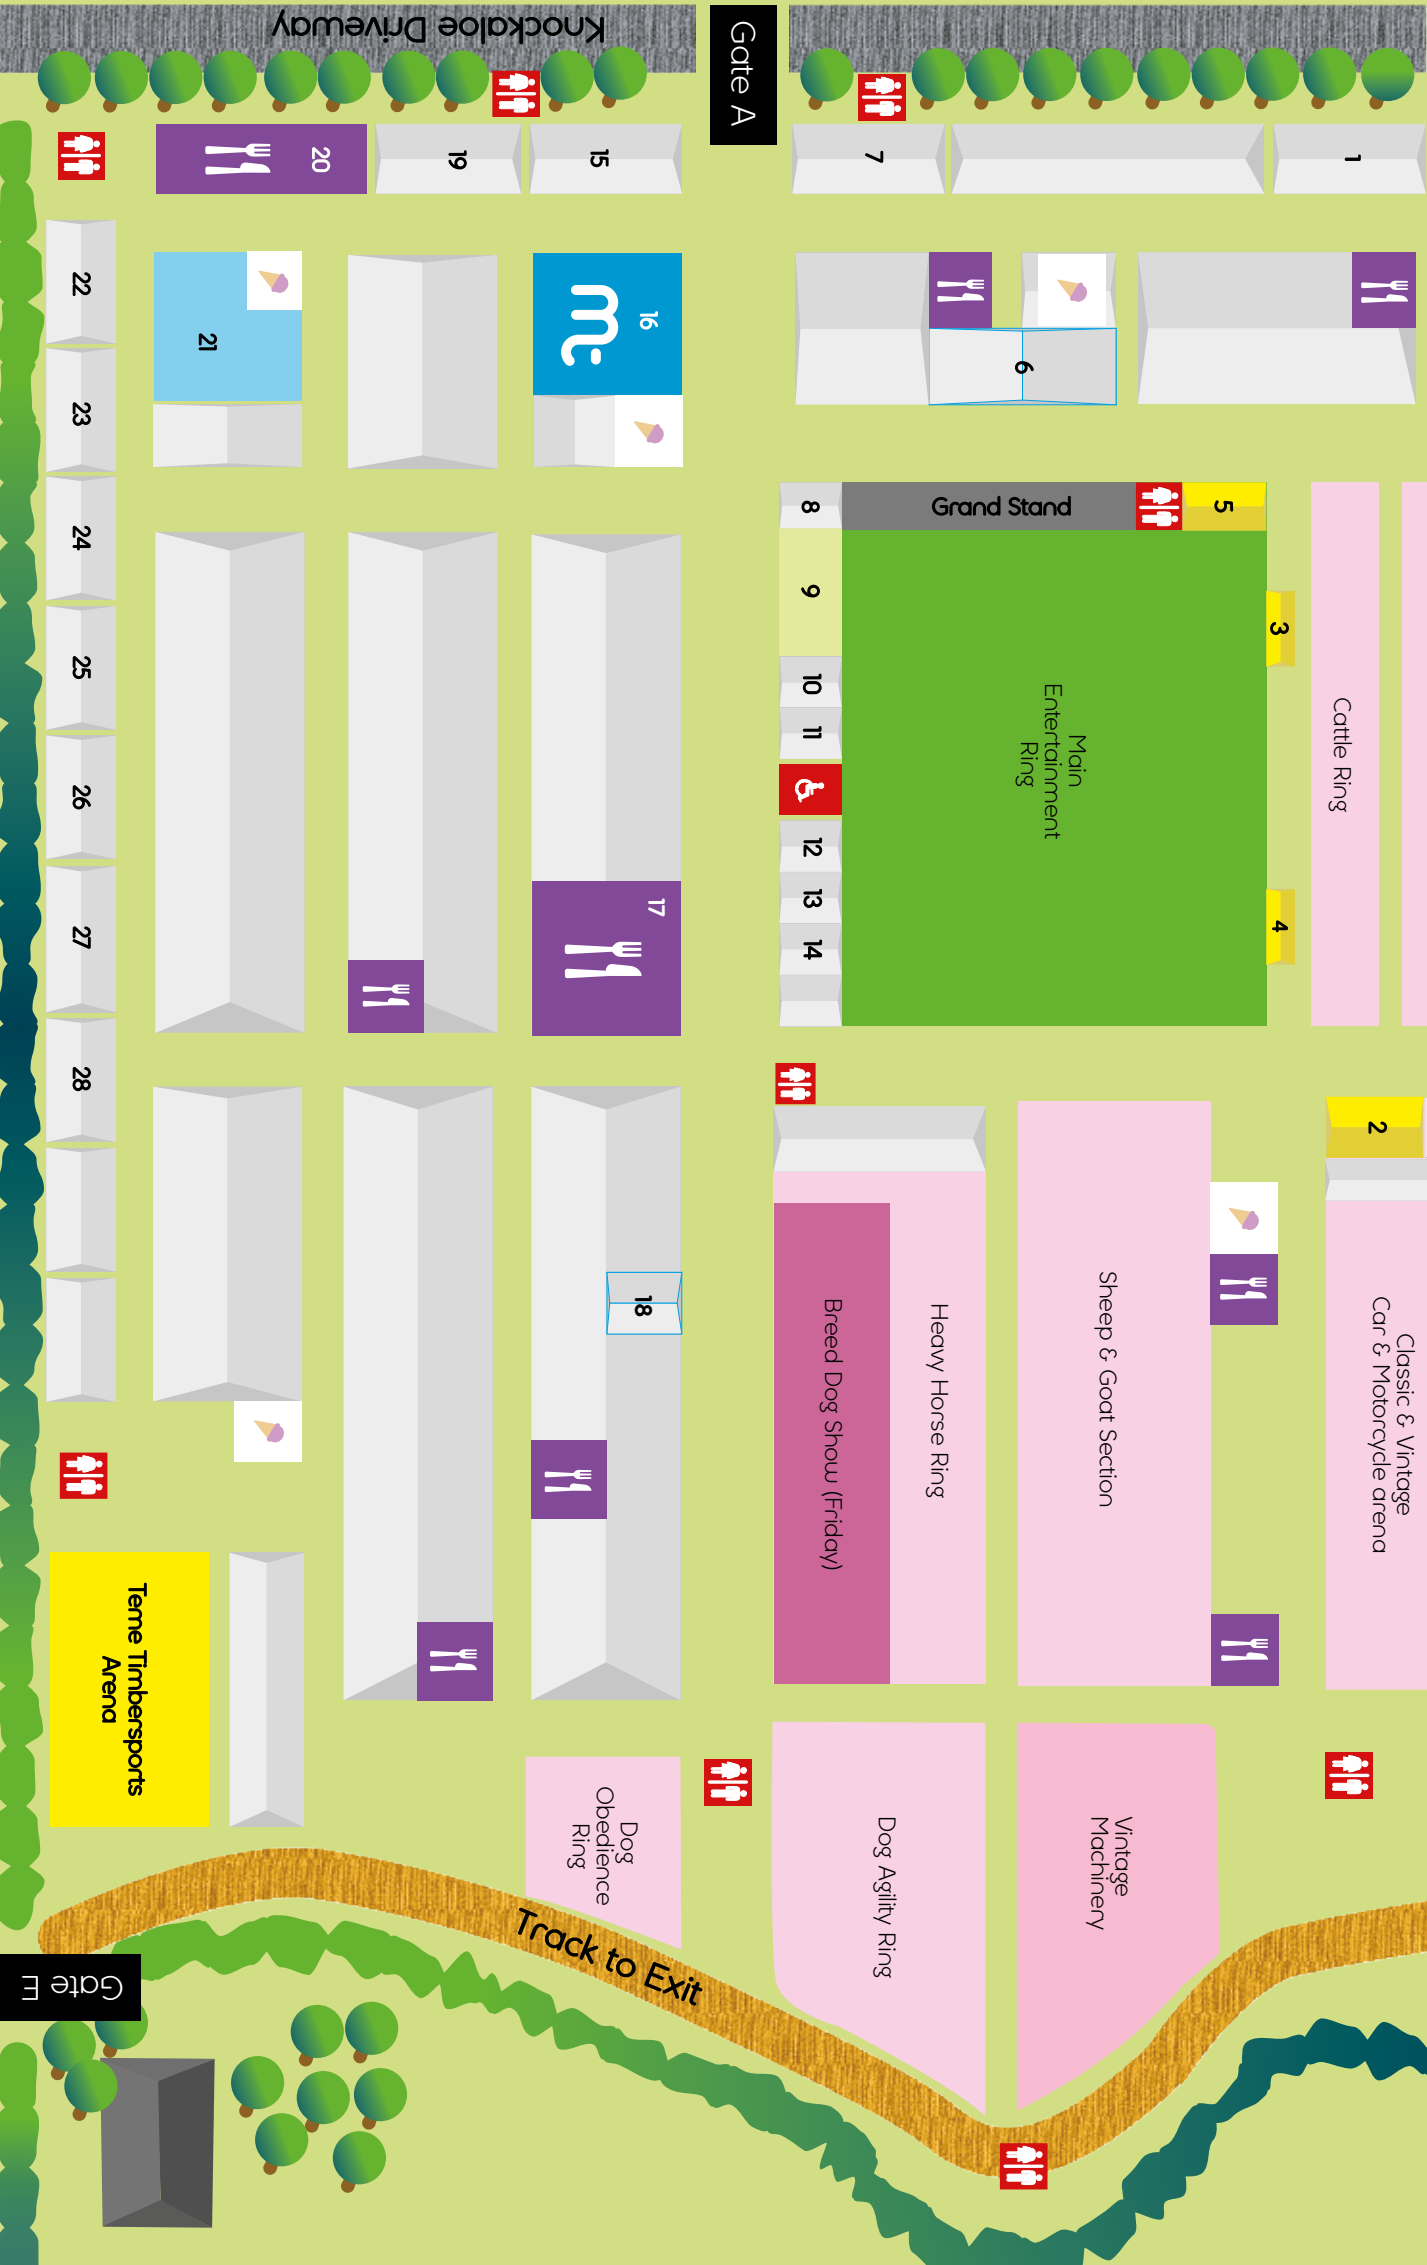

key	Main Entertainment Ring	Bandstand	Teme Timbersports Arena
	Light Horse Arena	Showfield & Marquees	

# car parks

Glen Mave ←

→ Peel

- 1 Trade Tables Marquee
  - 2 Noah's Ark & Children's Activities
  - 3 Drakes of Hazard
  - 4 Sheep Shearing
  - 5 Ridgeside Falconry
  - 6 Manx Food Court
  - 7 Fur & Feather
  - 8 First Aid
  - 9 Disabled Parking
  - 10 Manx Radio
  - 11 Secretary's Office
  - 12 Cups & Trophy Tent
  - 13 Prize Collection
  - 14 Mothers Union
  - 15 Farm & Garden
  - 16 Manx Telecom
  - 17 Burger Queen
  - 18 The Smithy
  - 19 President's Marquee
  - 20 Country Kitchen
  - 21 Bandstand
  - 22 Beer Tent
  - 23 Arts & Crafts
  - 24 Floral Art
  - 25 Womans' Institute
  - 26 Manx Craft Guild
  - 27 Manx Beekeepers
  - 28 Traditional Crafts Marquee
-  Toilets
  -  Disabled toilets
  -  Refreshments
  -  Ice Cream Van

Light Horse Arena

Gate B

Gate A

←

→

- 1 Trade Tables Marquee
  - 2 Noah's Ark & Children's Activities
  - 3 Drakes of Hazard
  - 4 Sheep Shearing
  - 5 Ridgeside Falconry
  - 6 Manx Food Court
  - 7 Fur & Feather
  - 8 First Aid
  - 9 Disabled Parking
  - 10 Manx Radio
  - 11 Secretary's Office
  - 12 Cups & Trophy Tent
  - 13 Prize Collection
  - 14 Mothers Union
  - 15 Farm & Garden
  - 16 Manx Telecom
  - 17 Burger Queen
  - 18 The Smithy
  - 19 President's Marquee
  - 20 Country Kitchen
  - 21 Bandstand
  - 22 Beer Tent
  - 23 Arts & Crafts
  - 24 Floral Art
  - 25 Womans' Institute
  - 26 Manx Craft Guild
  - 27 Manx Beekeepers
  - 28 Traditional Crafts Marquee
-  Toilets
  -  Disabled toilets
  -  Refreshments
  -  Ice Cream Van